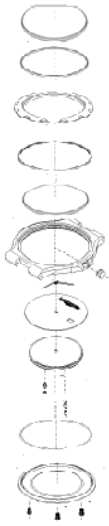

Reference: L300045063

	Reference	Name
→	L299082679	CASING CLAMP
→	L299082679	CASING CLAMP
→	L299082688	CASING CLAMP SCREW
→	L299082688	CASING CLAMP SCREW
→	L319069873	STANDARD SAPPHIRE GLASS + GREY LOGO
→	L329052411	SS BEZEL
→	L349069365	CASE BACK
→	L358082966	CASE TUBE
→	L359078686	CROWN SS
→	L379076466	BACK/BEZEL GASKET
→	L379076715	R - BEZEL GASKET
→	L379120514	NATURAL GLASS GASKET
→	L750094910	CASE BACK SCREWS
→	L750094910	CASE BACK SCREWS
→	L750094910	CASE BACK SCREWS